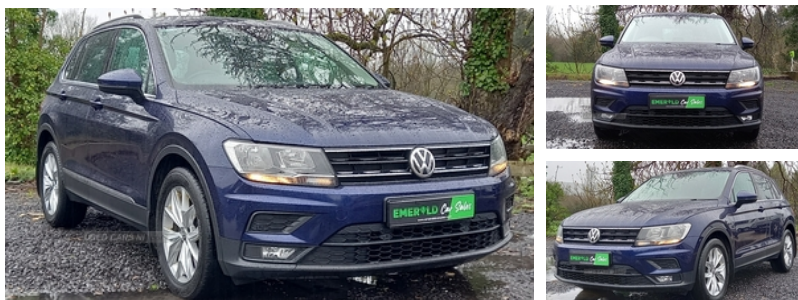

## Volkswagen Tiguan 2.0 TDi 150 SE Nav 5dr | Mar 2018

### DEPOSIT TAKEN

2018 VW Tiguan 2.0 Tdi SE Nav finished in Atlantic Blue Metallic with Alloys, Sat Nav, Bluetooth, Cruise Control, DAB digital Radio, Auto Lights and Wipers, Tinted Windows, Service History, Spare Wheel all standard. Last owner was local since 2020 so no export duty applicable only Vrt calculated at 4840. Comes with 6 Months Warranty and Finance facilities available.

<b>Miles:</b>	64795
<b>Fuel Type:</b>	Diesel
<b>Transmission:</b>	Manual
<b>Colour:</b>	Blue
<b>Engine Size:</b>	1968
<b>CO2 Emission:</b>	125
<b>Tax Band:</b>	Petrol/Diesel (£190 p/a)
<b>Body Style:</b>	Sport utility vehicle
<b>Insurance group:</b>	16E
<b>Reg:</b>	WU18YNF