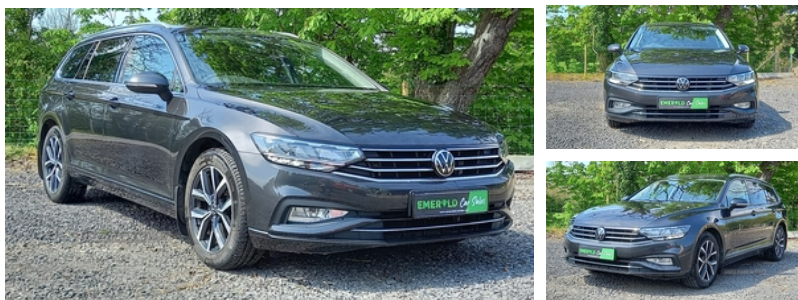

Volkswagen Passat 2.0 TDI EVO SCR SEL 5dr DSG | Dec 2020

RESERVED

Space and weight saving spare wheel, Tool kit for spare wheel, Silver roof rails, Multifunction colour display, App-Connect, Knee airbag on driver side, side-airbags and seat belt pretensioners in rear, Driver Profile Selection, Alloy wheels 17" 'Nivelle' Black, Travel Assist- Lane assist and traffic jam assist, Voice control, "Discover" Navigation system including Streaming and internet, NCAP pack inc. Pedestrian monitoring, lane assist, adaptive cruise control and autonomous emergency braking, Mirror pack and tinted windows, Anti-theft alarm system, Vienna Leather

Miles:	85000
Fuel Type:	Diesel
Transmission:	Semi-Automatic
Colour:	Grey
Engine Size:	1968
Tax Band:	Petrol/Diesel (£190 p/a)
Body Style:	Estate
Insurance group:	21E
Reg:	AK70WPZ

Technical Specs

DIMENSIONS	
Length:	4773mm
Width:	Not Availablemm
Height:	1516mm
Seats:	5
Luggage Capacity (Seats Up):	650L
Gross Weight:	2170KG
Max. Loading Weight:	655KG
PERFORMANCE & ECONOMY	
Fuel Consum. (Combined):	57.7MPG
Fuel Tank Capacity:	66L
Number Of Gears:	7 SPEED
Top Speed:	130MPH
Acceleration 0-100 km/h:	9.1s
Engine Power BHP:	147.5BHP