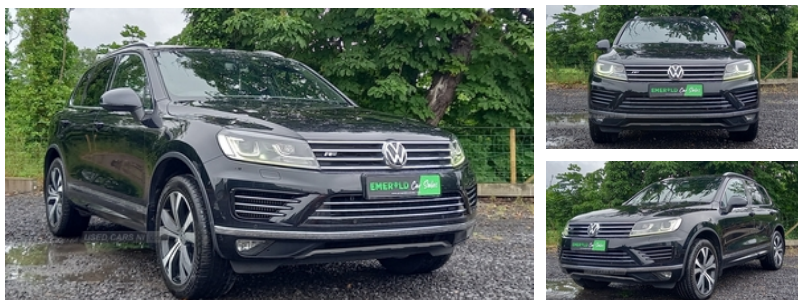

Volkswagen Touareg 3.0 V6 TDI BlueMotion Tech 262 R-Line 5dr Tip Auto | Jan 2015

RESERVED

2015 VW Touareg 3.0 Tdi V6 Bluemotion Tech 262 R-Line Auto finished Deep Black Pearlescent paint with Titan Black Cricket Leather. R-Line has a Panoramic roof, Sat Nav, Auto Tailgate, Bluetooth, Front and Rear Parking Sensors, Keyless Entry, Bi-Xenon headlights and LED running lights all as standard. Comes with a 6 Month Warranty and Finance Facilities available.

Miles:	118000
Fuel Type:	Diesel
Transmission:	Semi-Automatic
Colour:	Black
Engine Size:	2967
Body Style:	Sport utility vehicle
Insurance group:	43E
Reg:	GHZ665

Technical Specs

DIMENSIONS	
Length:	4801mm
Width:	1940mm
Height:	1709mm
Seats:	5
Luggage Capacity (Seats Up):	580L
Gross Weight:	2880KG
Max. Loading Weight:	770KG