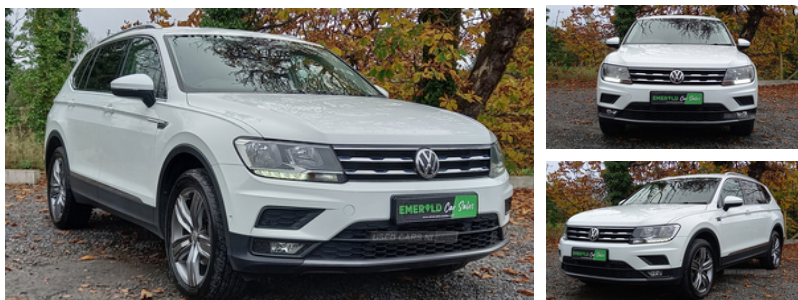

Volkswagen Tiguan Allspace 2.0 TDI Match 5dr | Jul 2019

SOLD SOLD SOLD

Vehicle Features

2 cup holders in front, 2 head restraints in 3rd row, 2 individual 3rd row seats, 2 x USB sockets in front, 3 head restraints in 2nd row, 3 point seatbelts on all seats, 3 single seats foldable in 2nd row, 3 zone climate control, 4 load lashing points, 4 X 20 watt output, 12V socket in centre console storage area, 12V socket in luggage compartment, 12V socket on rear of front centre armrest, ABS+EBD+Brake assist, Active bonnet, Active pedestrian safety system, Adaptive cruise control, Alarm with interior protection, ASR, Assymetric split folding rear bench seat and backrest with centre armrest, Auto dimming interior mirror, Automatic activation of hazard warning lights, Aux-in socket, Battery regeneration during braking, Black door protector with chrome inserts, Bluetooth phone integration system, Body colour door handles, Body colour door mirrors, Body coloured bumpers, Car-Net App-Connect, Chequered flag decorative inserts, Chrome door trim inserts, Chrome side window surrounds, Chrome trimmed radiator grille, city emergency braking + predictive pedestrian protection, Coming/leaving home lighting function, Curtain airbags, DAB Digital radio, Diesel particulate filter, Door mirror puddle lights, door mirror puddle lights and reverse activated kerb view adjustment on passenger's door mirror, Driver + front passenger lumbar support, Driver/Front Passenger airbags, Driver/Passenger whiplash optimised head restraints, Driver alert system, Drivers knee airbag, Dusk sensor + auto driving lights, Dynamic navigation based on TMC+, Eco, EDTC and trailer stabilisation function, Electrically heated and foldable door mirrors, Electronic engine immobiliser, Electronic parking brake with auto hold, ESC with EDL, Fatigue detection system, First aid kit, Foldable front passenger seat backrest, Front + rear carpet mats, Front air intake with chrome strip, Front and rear brake disc, Front and rear electric windows, Front assist, Front centre armrest with storage compartment, Front seatback folding tables, Front seat side impact airbags, Front side airbags, Front ventilated brake discs, Head airbag system, Heated rear window, Height/reach adjust steering wheel, Height adjustable front 3 point seatbelts + pretensioners, High beam assist, High level 3rd brake light, Hill hold control, Illuminated

Miles:	39000
Fuel Type:	Diesel
Transmission:	Manual
Colour:	White
Engine Size:	1968
CO2 Emission:	129
Tax Band:	Petrol/Diesel (£190 p/a)
Body Style:	Estate
Insurance group:	17E
Reg:	OGZ3593

Technical Specs

DIMENSIONS	
Length:	4701mm
Width:	1839mm
Height:	1674mm
Seats:	7
Luggage Capacity (Seats Up):	700L
Gross Weight:	2390KG
Max. Loading Weight:	690KG